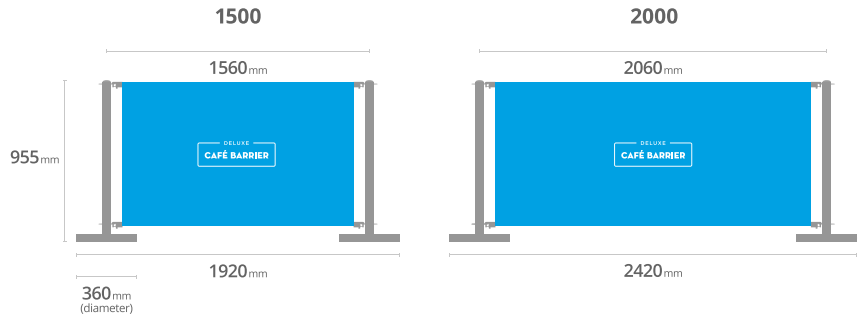

DELUXE CAFÉ BARRIER

THE DELUXE OUTDOOR BARRIER WITH A CHROME FINISH AND HIGH QUALITY FABRIC GRAPHIC

AVAILABLE SIZES: