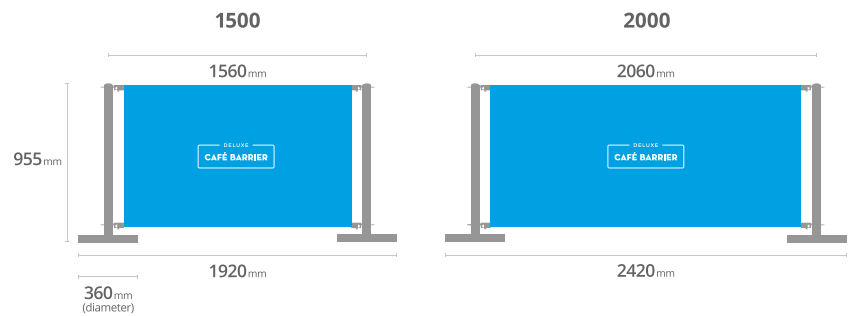

Spec Sheet

DELUXE CAFÉ BARRIER

The deluxe outdoor barrier with a chrome finish and high-quality fabric graphic

- Stainless steel components with chrome finish.
- 360mm diameter base.
- Includes bespoke printed graphic (either 1360mm/1860mm wide and printed either single-sided or double-sided)
- Bespoke-printed graphic printed on Display Polyester.
- Either full kits or extension kits available. Full kits include two posts and two bases, and can stand alone. Extension kits include one post and one base, and must be joined to another post.
- Both single-sided and double-sided graphics include a pole pocket along the top and a pole pocket along the bottom.
- Each kit is supplied with two cross bars.
- Double-sided graphics are finished with a blockout lining between sides to prevent light show-through.

SPECIFICATIONS:

AVAILABLE SIZES: