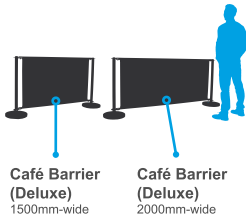

DELUXE CAFÉ BARRIER

THE DELUXE OUTDOOR BARRIER WITH A CHROME FINISH AND HIGH QUALITY FABRIC GRAPHIC

AVAILABLE SIZES: