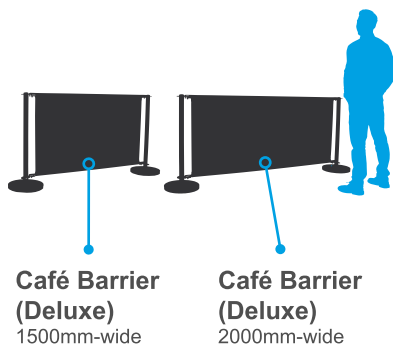

### DELUXE CAFÉ BARRIER

The deluxe outdoor barrier with a chrome finish and high-quality fabric graphic

- Stainless steel components with chrome finish.
- 360mm diameter base.
- Includes bespoke printed graphic (either 1360mm/1860mm wide and printed either single-sided or double-sided)
- Bespoke-printed graphic printed on Display Polyester.
- Either full kits or extension kits available. Full kits include two posts and two bases, and can stand alone. Extension kits include one post and one base, and must be joined to another post.
- Both single-sided and double-sided graphics include a pole pocket along the top and a pole pocket along the bottom.
- Each kit is supplied with two cross bars.
- Double-sided graphics are finished with a blockout lining between sides to prevent light show-through.

### AVAILABLE SIZES: